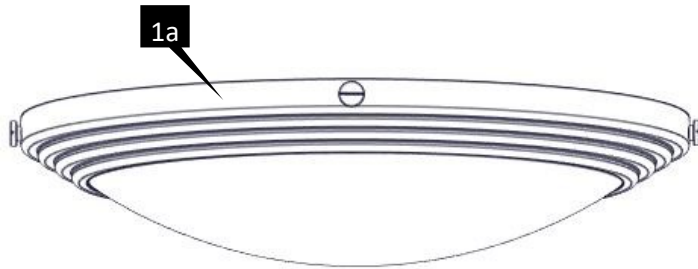

# Decorative Fixture Installation Instructions Appendix

For AuroraGlo

Parts List *		Quantity
1	Decorative Fixture	(1)
	a. AuroraGlo	
2	Fixture Mounting Ring	(1)
3	Ceiling Anchors	(4)
4	Anchor Screws	(4)
5	Assembly Screw	(4)

\*For suspended ceiling applications, use a ridged backer board to support Fixture Mounting Ring.

Additional Materials and Tools		Quantity
1	Drill Bit 3/8 in (9.5 mm)	1

For the most current Installation Instructions, please visit [www.solatube.com/installations](http://www.solatube.com/installations)  
Solatube International, Inc. | 2210 Oak Ridge Way | Vista, CA 92081-8341 | [www.solatube.com](http://www.solatube.com) | T: 888.SOLATUBE