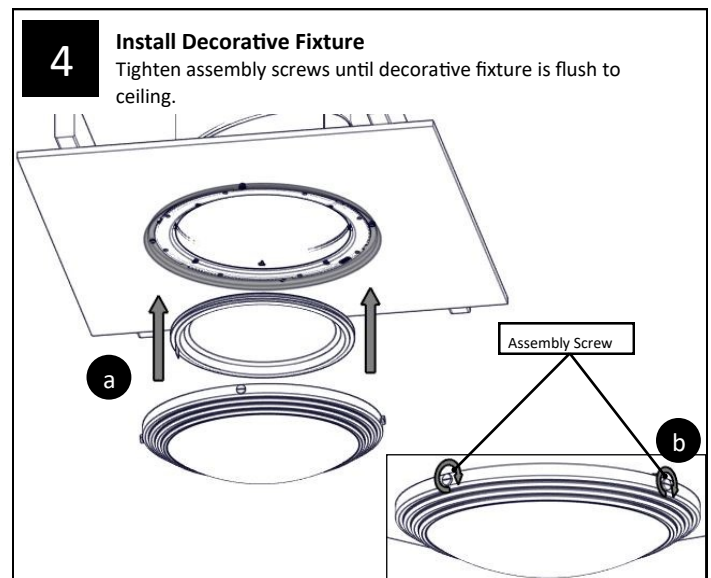

# Decorative Fixture Installation Instructions Appendix

For AuroraGlo

Parts List *		Quantity
1	Decorative Fixture	(1)
	a. AuroraGlo	
2	Fixture Mounting Ring	(1)
3	Ceiling Anchors	(4)
4	Anchor Screws	(4)
5	Assembly Screw	(4)

\*For suspended ceiling applications, use a ridged backer board to support Fixture Mounting Ring.

Additional Materials and Tools		Quantity
1	Drill Bit 3/8 in (9.5 mm)	1

For the most current Installation Instructions, please visit [www.solatube.com/installations](http://www.solatube.com/installations)  
Solatube International, Inc. | 2210 Oak Ridge Way | Vista, CA 92081-8341 | [www.solatube.com](http://www.solatube.com) | T: 888.SOLATUBE