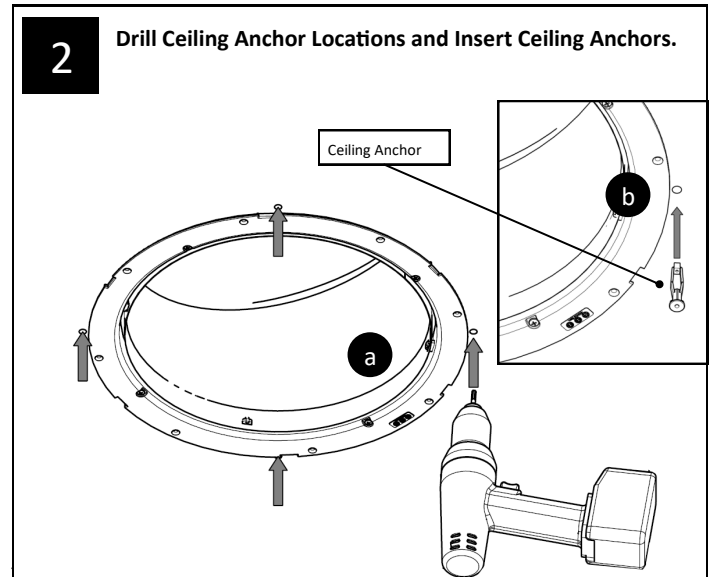

# Decorative Fixture Installation Instructions Appendix

For AuroraGlo

Parts List *		Quantity
1	Decorative Fixture	(1)
	a. AuroraGlo	
2	Fixture Mounting Ring	(1)
3	Ceiling Anchors	(4)
4	Anchor Screws	(4)
5	Assembly Screw	(4)

\*For suspended ceiling applications, use a ridged backer board to support Fixture Mounting Ring.

Additional Materials and Tools		Quantity
1	Drill Bit 3/8 in (9.5 mm)	1

For the most current Installation Instructions, please visit [www.solatube.com/installations](http://www.solatube.com/installations)  
Solatube International, Inc. | 2210 Oak Ridge Way | Vista, CA 92081-8341 | [www.solatube.com](http://www.solatube.com) | T: 888.SOLATUBE