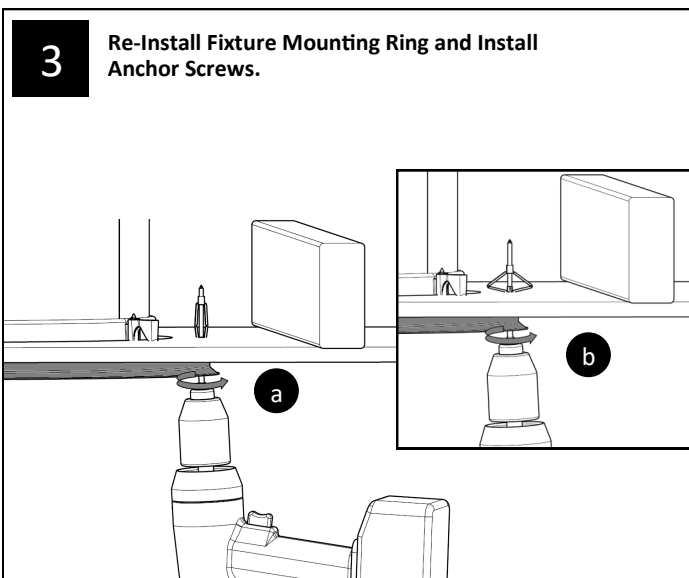

For the most current Installation Instructions, please visit www.solatube.com/installations
Solatube International, Inc. | 2210 Oak Ridge Way | Vista, CA 92081-8341 | www.solatube.com | T: 888.SOLATUBE