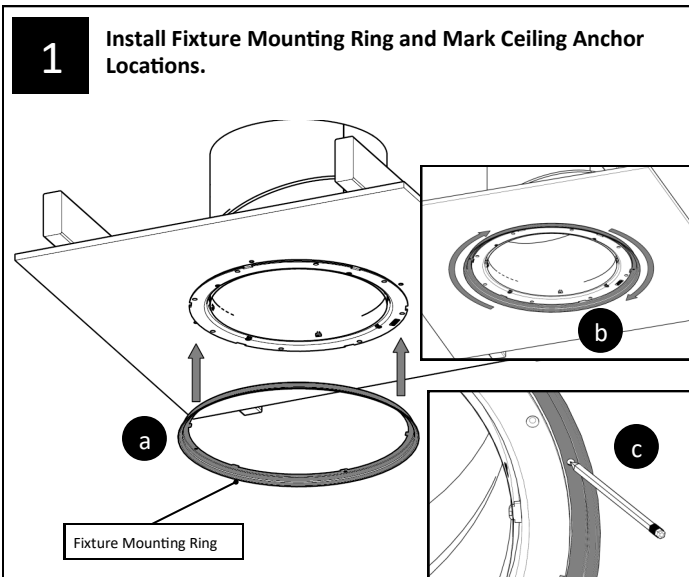

# Decorative Fixture Installation Instructions Appendix

For AuroraGlo

Parts List *		Quantity
1	Decorative Fixture	(1)
	a. AuroraGlo	
2	Fixture Mounting Ring	(1)
3	Ceiling Anchors	(4)
4	Anchor Screws	(4)
5	Assembly Screw	(4)

\*For suspended ceiling applications, use a ridged backer board to support Fixture Mounting Ring.

Additional Materials and Tools		Quantity
1	Drill Bit 3/8 in (9.5 mm)	1

For the most current Installation Instructions, please visit [www.solatube.com/installations](http://www.solatube.com/installations)  
Solatube International, Inc. | 2210 Oak Ridge Way | Vista, CA 92081-8341 | [www.solatube.com](http://www.solatube.com) | T: 888.SOLATUBE